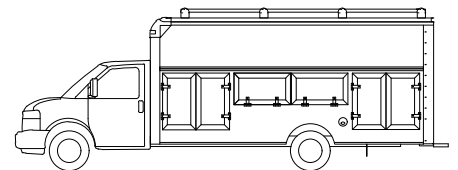

Workport

by Rockport Commercial Vehicles

888-711-1600 • www.rockporttrucks.com

STANDARD FEATURES

Workport

REAR FRAMES:

E-coated 12 gauge steel rear structure with threshold drain holes and dual integrated roof access ladders.

REAR DOOR:

Unique 70/30 rear swing door with rotary latches and a 48" clear opening width.

ROOF ASSEMBLY:

One piece translucent material with galvanized roof bows located 12' on center and roof ladder racks.

LIGHTING:

LED cargo dome light with 3-way switches located at rear of body and in cab with cab indicator light (Cutaway Chassis Only).

FRAME AND FLOOR:

3 1/2" formed steel cross members and 1 1/8" tongue and groove plywood with rubberized non-slip coin flooring overlay and E-coated steel wheel wells.

Visit www.Rockporttrucks.com for detailed product options.

14-FT • 159 W/B

10-FT • 139 W/B

12-FT • 139 W/B

16-FT • 177 W/B

Body Size	10' SRW	12' SRW	10' DRW	12' DRW	12' 6" DRW	14' DRW	16' DRW
Interior Height	6' 6"	6' 6"	6' 6"	6' 6"	6' 6"	6' 6"	6' 6"
(A) Wheel Base	139"	139"	139"	139"	159"	159"	177"
(B) Body Height	111"	111"	111"	111"	111"	111"	111"
(C) Truck Length	19' 6.5"	21' 6.5"	19' 6.5"	21' 6.5"	22' 5"	23' 6.5"	25' 6.5"
(D) Overall Body Length	11'	13'	11'	13'	13' 6"	15'	17'
(E) True Body Length	10'	12'	10'	12'	12' 6"	14'	16'
(F) Body Width	80"	80"	96"	96"	96"	96"	96"
(G) Compartment Height	42.5"	42.5"	42.5"	42.5"	42.5"	42.5"	42.5"
(H) Door Opening Width	47.5"	47.5"	47.5"	47.5"	47.5"	47.5"	47.5"
(I) Door Opening Height	71.5"	71.5"	71.5"	71.5"	71.5"	71.5"	71.5"
(J) Ground to Bumper	15.75"	15.75"	15.75"	15.75"	15.75"	15.75"	15.75"
(K) Ground to Floor	29.25"	29.25"	29.25"	29.25"	29.25"	29.25"	29.25"
(L) Bumper to Floor	13.5"	13.25"	13.25"	13.25"	13.25"	13.25"	13.25"