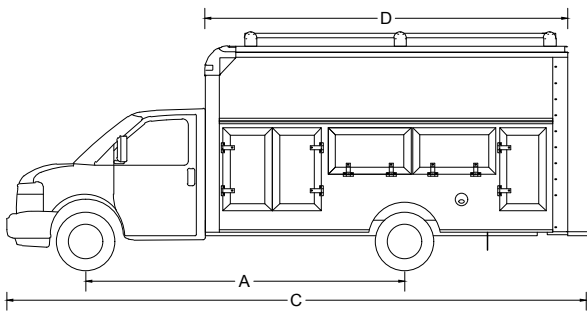

Workport

by Rockport Commercial Vehicles

888-711-1600 • www.rockporttrucks.com

STANDARD FEATURES

Workport

REAR FRAMES:

E-coated 12 gauge steel rear structure with threshold drain holes and dual integrated roof access ladders.

LIGHTING:

LED cargo dome light with 3-way switches located at rear of body and in cab with cab indicator light (Cutaway Chassis Only).

FRAME AND FLOOR:

3 1/2" formed steel cross members and 1 1/8" tongue and groove plywood with rubberized non-slip coin flooring overlay and E-coated steel wheel wells.

REAR BUMPER:

E-coated steel step surface.

FRONT END ASSEMBLY:

Aerodynamic aluminum top with impact resistant top corners.

INTERIOR FLOOR LENGTH:

Even with the standard set back bulkhead for increased driver comfort, the cargo length at the floor is true to the stated length of the body. A sliding bulkhead door is standard as well on cutaway chassis.

Visit www.Rockporttrucks.com for detailed product options.

14-FT • 159 W/B

10-FT • 139 W/B

12-FT • 139 W/B

16-FT • 177 W/B

Body Size	10' SRW	12' SRW	10' DRW	12' DRW	12' 6" DRW	14' DRW	16' DRW
Interior Height	6' 6"	6' 6"	6' 6"	6' 6"	6' 6"	6' 6"	6' 6"
(A) Wheel Base	139"	139"	139"	139"	159"	159"	177"
(B) Body Height	111"	111"	111"	111"	111"	111"	111"
(C) Truck Length	19' 6.5"	21' 6.5"	19' 6.5"	21' 6.5"	22' 5"	23' 6.5"	25' 6.5"
(D) Overall Body Length	11'	13'	11'	13'	13' 6"	15'	17'
(E) True Body Length	10'	12'	10'	12'	12' 6"	14'	16'
(F) Body Width	80"	80"	96"	96"	96"	96"	96"
(G) Compartment Height	42.5"	42.5"	42.5"	42.5"	42.5"	42.5"	42.5"
(H) Door Opening Width	47.5"	47.5"	47.5"	47.5"	47.5"	47.5"	47.5"
(I) Door Opening Height	71.5"	71.5"	71.5"	71.5"	71.5"	71.5"	71.5"
(J) Ground to Bumper	15.75"	15.75"	15.75"	15.75"	15.75"	15.75"	15.75"
(K) Ground to Floor	29.25"	29.25"	29.25"	29.25"	29.25"	29.25"	29.25"
(L) Bumper to Floor	13.5"	13.25"	13.25"	13.25"	13.25"	13.25"	13.25"