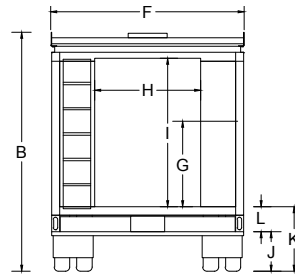

LIGHTING:

LED cargo dome light with 3-way switches located at rear of body and in cab with cab indicator light (Cutaway Chassis Only).

FRAME AND FLOOR:

3 1/2" formed steel cross members and 1 1/8" tongue and groove plywood with rubberized non-slip coin flooring overlay and E-coated steel wheel wells.

REAR BUMPER:

E-coated steel step surface.

FRONT END ASSEMBLY:

Aerodynamic aluminum top with impact resistant top corners.

INTERIOR FLOOR LENGTH:

Even with the standard set back bulkhead for increased driver comfort, the cargo length at the floor is true to the stated length of the body. A sliding bulkhead door is standard as well on cutaway chassis.

Visit www.Rockporttrucks.com for detailed product options.

14-FT • 159 W/B

10-FT • 139 W/B

12-FT • 139 W/B

16-FT • 177 W/B

Body Size	10' SRW	12' SRW	10' DRW	12' DRW	12' 6" DRW	14' DRW	16' DRW
Interior Height	6' 6"	6' 6"	6' 6"	6' 6"	6' 6"	6' 6"	6' 6"
(A) Wheel Base	139"	139"	139"	139"	159"	159"	177"
(B) Body Height	111"	111"	111"	111"	111"	111"	111"
(C) Truck Length	19' 6.5"	21' 6.5"	19' 6.5"	21' 6.5"	22' 5"	23' 6.5"	25' 6.5"
(D) Overall Body Length	11'	13'	11'	13'	13' 6"	15'	17'
(E) True Body Length	10'	12'	10'	12'	12' 6"	14'	16'
(F) Body Width	80"	80"	96"	96"	96"	96"	96"
(G) Compartment Height	42.5"	42.5"	42.5"	42.5"	42.5"	42.5"	42.5"
(H) Door Opening Width	47.5"	47.5"	47.5"	47.5"	47.5"	47.5"	47.5"
(I) Door Opening Height	71.5"	71.5"	71.5"	71.5"	71.5"	71.5"	71.5"
(J) Ground to Bumper	15.75"	15.75"	15.75"	15.75"	15.75"	15.75"	15.75"
(K) Ground to Floor	29.25"	29.25"	29.25"	29.25"	29.25"	29.25"	29.25"
(L) Bumper to Floor	13.5"	13.25"	13.25"	13.25"	13.25"	13.25"	13.25"