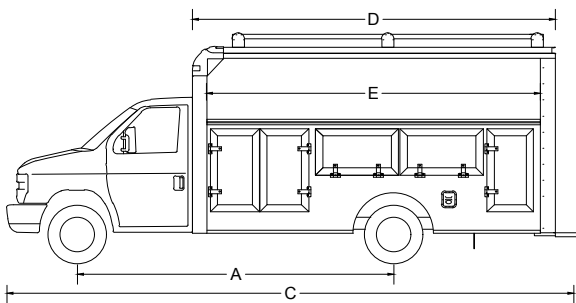

Workport

by Rockport Commercial Vehicles

888-711-1600 • www.rockporttrucks.com

STANDARD FEATURES

Workport

REAR FRAMES:

E-coated 12 gauge steel rear structure with threshold drain holes and dual integrated roof access ladders.

LIGHTING:

LED cargo dome light with 3-way switches located at rear of body and in cab with cab indicator light (Cutaway Chassis Only).

FRAME AND FLOOR:

3 1/2" formed steel cross members and 1 1/8" tongue and groove plywood with rubberized non-slip coin flooring overlay and E-coated steel wheel wells.

REAR BUMPER:

E-coated steel step surface.

FRONT END ASSEMBLY:

Aerodynamic aluminum top with impact resistant top corners.

INTERIOR FLOOR LENGTH:

Even with the standard set back bulkhead for increased driver comfort, the cargo length at the floor is true to the stated length of the body. A sliding bulkhead door is standard as well on cutaway chassis.

Visit www.Rockporttrucks.com for detailed product options.

14-FT • 158 W/B

10-FT • 138 W/B

12-FT • 138 W/B

12-FT • 158 W/B

16-FT • 176 W/B

Body Size	10' SRW	12' SRW	10' DRW	12' DRW	14' DRW	16' DRW
Interior Height	6' 6"	6' 6"	6' 6"	6' 6"	6' 6"	6' 6"
(A) Wheel Base	138"	138"	138"	138" OR 158"	158"	176"
(B) Body Height	111"	111"	111"	111"	111"	111"
(C) Truck Length	19' 6.5"	21' 6.5"	19' 6.5"	21' 6.5"	23' 6.5"	25' 6.5"
(D) Overall Body Length	11'	13'	11'	13'	15'	17'
(E) True Body Length	10'	12'	10'	12'	14'	16'
(F) Body Width	80"	80"	96"	96"	96"	96"
(G) Compartment Height	42.5"	42.5"	42.5"	42.5"	42.5"	42.5"
(H) Door Opening Width	47.5"	47.5"	47.5"	47.5"	47.5"	47.5"
(I) Door Opening Height	71.5"	71.5"	71.5"	71.5"	71.5"	71.5"
(J) Ground to Bumper	16"	16"	16"	16"	16"	16"
(K) Ground to Floor	29.75"	29.75"	29.75"	29.75"	29.75"	29.75"
(L) Bumper to Floor	13.75"	13.75"	13.75"	13.75"	13.75"	13.75"