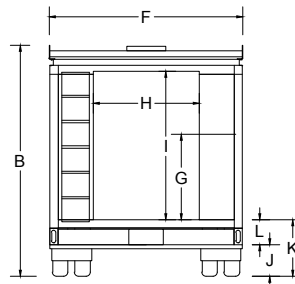

LIGHTING:

LED cargo dome light with 3-way switches located at rear of body and in cab with cab indicator light (Cutaway Chassis Only).

FRAME AND FLOOR:

3 1/2" formed steel cross members and 1 1/8" tongue and groove plywood with rubberized non-slip coin flooring overlay and E-coated steel wheel wells.

REAR BUMPER:

E-coated steel step surface.

FRONT END ASSEMBLY:

Aerodynamic aluminum top with impact resistant top corners.

INTERIOR FLOOR LENGTH:

Even with the standard set back bulkhead for increased driver comfort, the cargo length at the floor is true to the stated length of the body. A sliding bulkhead door is standard as well on cutaway chassis.

Visit www.Rockporttrucks.com for detailed product options.

14-FT • 158 W/B

10-FT • 138 W/B

12-FT • 138 W/B

12-FT • 158 W/B

16-FT • 176 W/B

Body Size	10' SRW	12' SRW	10' DRW	12' DRW	14' DRW	16' DRW
Interior Height	6' 6"	6' 6"	6' 6"	6' 6"	6' 6"	6' 6"
(A) Wheel Base	138"	138"	138"	138" OR 158"	158"	176"
(B) Body Height	111"	111"	111"	111"	111"	111"
(C) Truck Length	19' 6.5"	21' 6.5"	19' 6.5"	21' 6.5"	23' 6.5"	25' 6.5"
(D) Overall Body Length	11'	13'	11'	13'	15'	17'
(E) True Body Length	10'	12'	10'	12'	14'	16'
(F) Body Width	80"	80"	96"	96"	96"	96"
(G) Compartment Height	42.5"	42.5"	42.5"	42.5"	42.5"	42.5"
(H) Door Opening Width	47.5"	47.5"	47.5"	47.5"	47.5"	47.5"
(I) Door Opening Height	71.5"	71.5"	71.5"	71.5"	71.5"	71.5"
(J) Ground to Bumper	16"	16"	16"	16"	16"	16"
(K) Ground to Floor	29.75"	29.75"	29.75"	29.75"	29.75"	29.75"
(L) Bumper to Floor	13.75"	13.75"	13.75"	13.75"	13.75"	13.75"